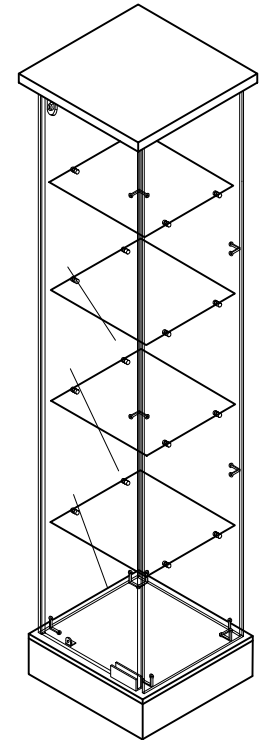

ASSEMBLY INSTRUCTION FRAMELESS CASE

NOTE : IT IS RECOMMENDED THAT TWO PERSONS TO ASSEMBLE THIS UNIT .

STEP 1

STEP 2

STEP 3

STEP 4

PARTS LIST		
NO.	QTY	DESCRIPTION
1	1PC	WOOD TOP PANEL
2	2PCS	SIDE GLASS
3	4PCS	GLASS SHELF
4	1PC	BACK GLASS
5	1PC	WOOD BOTTOM BASE (FIVE PIECES)
6	1PC	DOOR GLASS

A	B	C	D	E	F	G	H	I	J	K	L
4PCS	8PCS	16PCS	28PCS	2PCS	1SET	1PC	1PC	1PC	12PC	12PC	1PC
											TOOL